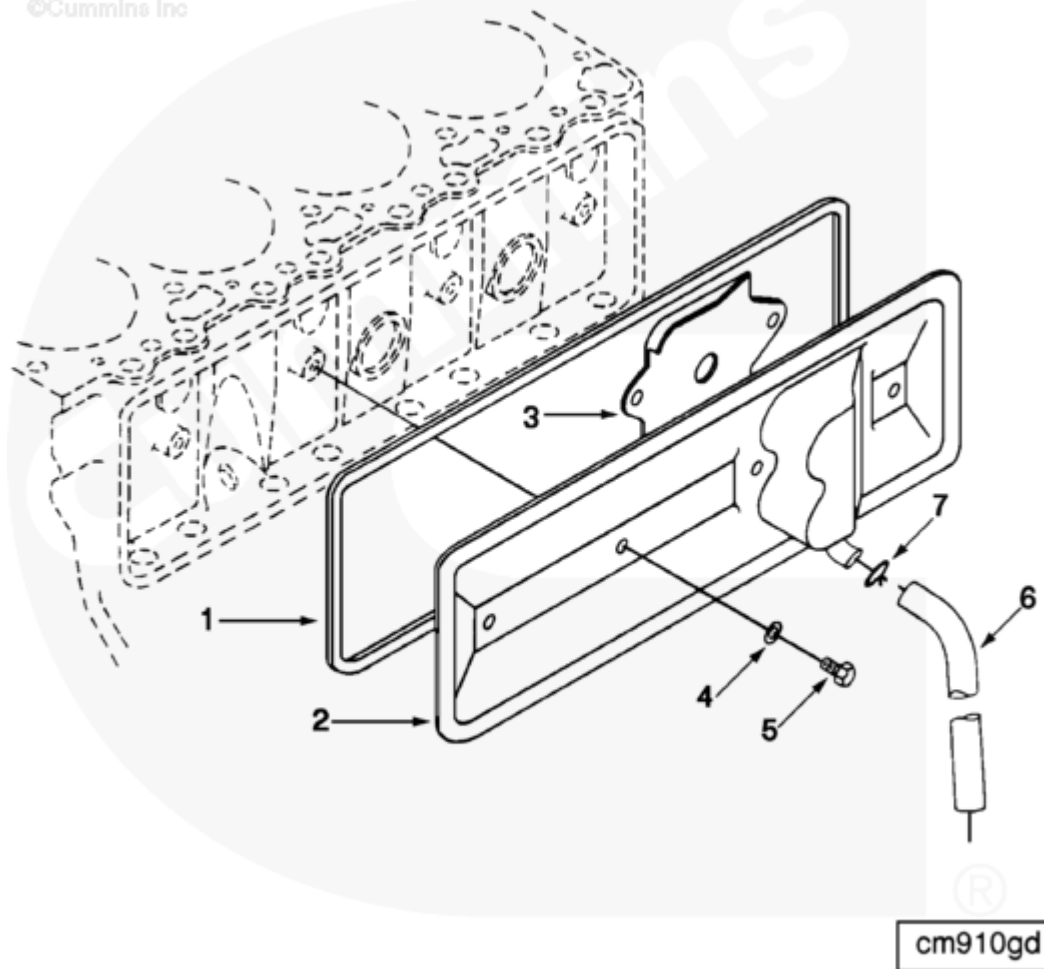

Cart	Ref No	Part Number	Part Description	Required	Remarks
<a href="#">View My Cart</a>					
		<a href="#">CM9001-01</a>	Cam Follower Cover		<a href="#">Cover, Cam Follower...(More)</a>
					Engine Cylinders: 4
					CECO Provide Clamp & Hose:
					Yes
					Hose Start Location Off
					Baffle: Bottom
					Angle Off Baffle: 45
					Adaptable To Noise Panels:
					No
					Contains Double Baffle: No
					Includes Crankcase Breather:
					Yes
					Baffel On Cylinder#: 3
					Remaining mounting parts are
					found in FT option.
<input type="checkbox"/>	1	<a href="#">3904056</a>	Push Rod Cover Gasket	1	
<input type="checkbox"/>	2	<a href="#">3905023</a>	Push Rod Cover	1	
<input type="checkbox"/>	3	<a href="#">3907586</a>	Breather Baffle	1	
<input type="checkbox"/>	4	<a href="#">3900267</a>	Grommet Seal	2	
<input type="checkbox"/>	5	<a href="#">3900629</a>	Hexagon Flange Head Cap Screw	2	M8 X 1.25 X 16
<input type="checkbox"/>	6	<a href="#">3918612</a>	Plain Hose	1	
<input type="checkbox"/>	7	<a href="#">3904230</a>	Spring Hose Clamp	1	1"
<input type="checkbox"/>	8	<a href="#">3909670</a>	Clip	1	